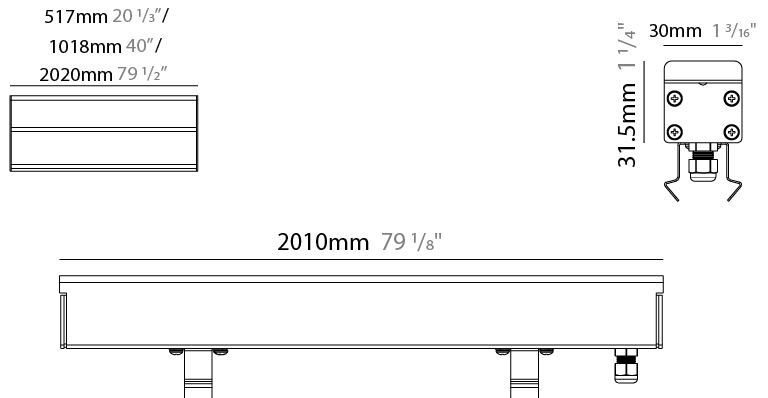

RANGER 30 RECESSED

E12I0032-RGBW

base number

PROJECT	
TYPE	
SPECIFIER	
QUANTITY	
DATE	

1. To build a product code in our configurator select the specify button on the base model # product page
2. To build a manual product code on this datasheet choose from the options listed below in blue font and add the suffix to the base model #

GENERAL

Series: Ranger 30
Brand: Unonovesette
Division: Exterior
Mounting Type: Recessed
Mounting Location: In-Ground
Subcategory: Drive Over

PHYSICAL

Shape: Rectangle
Length (mm): 2010
Length (in): 79 1/8
Width (mm): 30
Width (in): 1 1/4
Height (mm): 31.5
Height (in): 1 1/4
Light Distribution: Direct
Weight (kg): 2.22
Weight (lbs): 4.89
Load Resistance (kg): 5000
Load Resistance (lbs): 11023
Fixture Finish: Opal White
Fixture Material: Extruded PMMA with Opal
Cable Details: IP67 300mm Cable

ELECTRICAL

Lamp Type: LED
Input Wattage (W): 46
Dimming: DMX
Control Gear: DMX
Driver Included: No
Driver Location: Remote
Driver Type: Constant Voltage - Universal
Driver Class: Class 2
Input Voltage (V): 120 - 277
Output Voltage (V): 24

LED

Color Temperature (°K): RGBW
CRI: >90 CRI
Lamp Life (hrs): 100000
Special LEDs offerings: RGBW

OPTICAL

Optic°: 150
Beam Angle: Diffused
Adjustability: Fixed

RATINGS AND CERTIFICATIONS

Certified By: Certified for North American Standards
IP rating: IP67
IK Rating: IK10