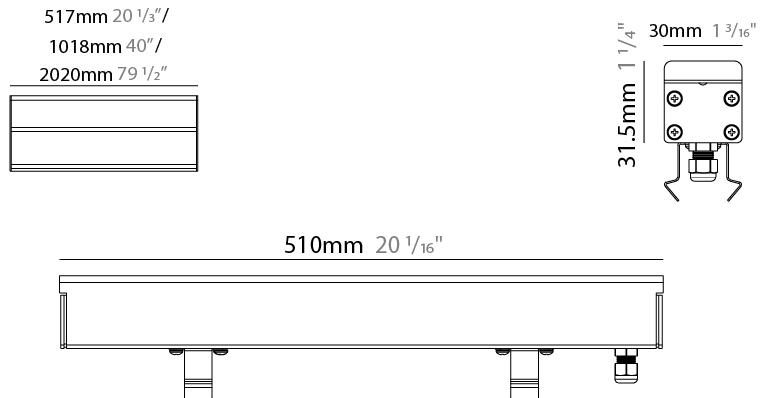

PROJECT	
TYPE	
SPECIFIER	
QUANTITY	
DATE	

RANGER 30 RECESSED

E12I0030-RGBW

base number

1. To build a product code in our configurator select the specify button on the base model # product page
2. To build a manual product code on this datasheet choose from the options listed below in blue font and add the suffix to the base model #

GENERAL

Series: Ranger 30
Brand: Unonovesette
Division: Exterior
Mounting Type: Recessed
Mounting Location: In-Ground
Subcategory: Drive Over

PHYSICAL

Shape: Rectangle
Length (mm): 510
Length (in): 20
Width (mm): 30
Width (in): 1 1/4
Height (mm): 31.5
Height (in): 1 1/4
Light Distribution: Direct
Weight (kg): 0.56
Weight (lbs): 1.2
Load Resistance (kg): 5000
Load Resistance (lbs): 11023
Fixture Finish: Opal White
Fixture Material: Extruded PMMA with Opal
Cable Details: IP67 300mm Cable

ELECTRICAL

Lamp Type: LED
Input Wattage (W): 11.5
Dimming: DMX
Control Gear: DMX
Driver Included: No
Driver Location: Remote
Driver Type: Constant Voltage - Universal
Driver Class: Class 2
Input Voltage (V): 120 - 277
Output Voltage (V): 24

LED

Color Temperature (°K): RGBW
CRI: >90 CRI
Lamp Life (hrs): 100000
Special LEDs offerings: RGBW

OPTICAL

Optic°: 150
Beam Angle: Diffused
Adjustability: Fixed

RATINGS AND CERTIFICATIONS

Certified By: Certified for North American Standards
IP rating: IP67
IK Rating: IK10